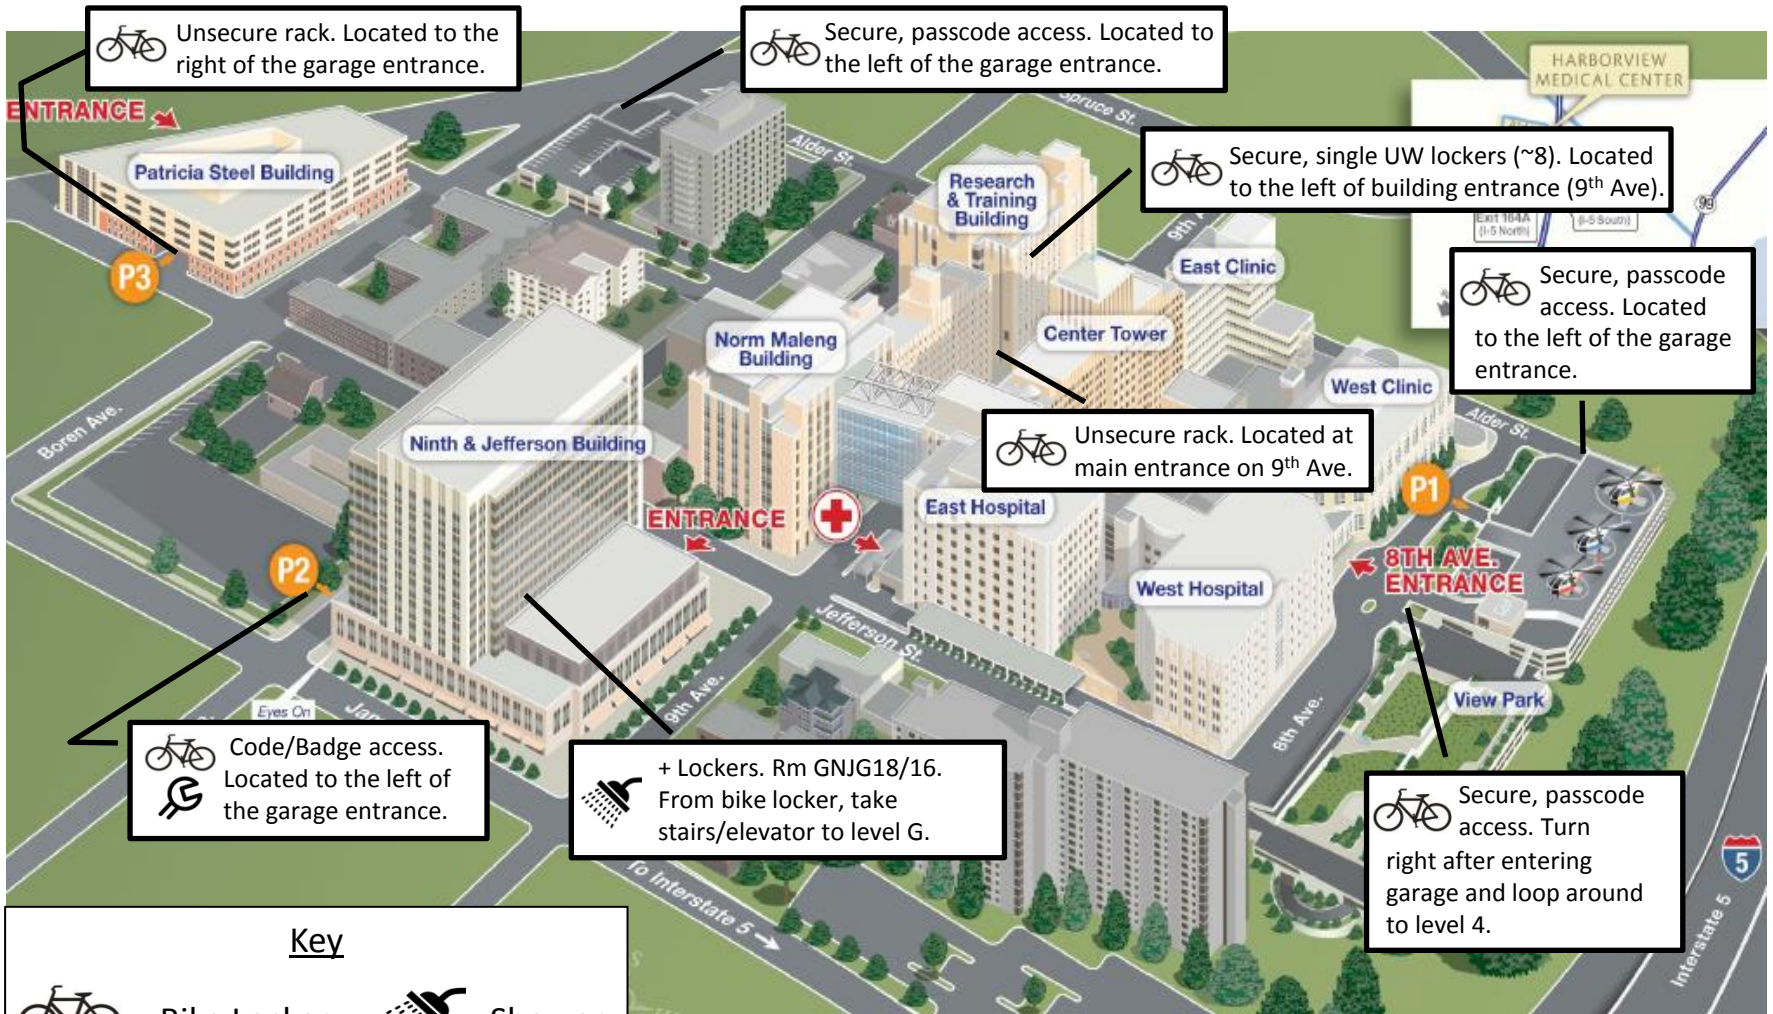

Bike Locker and Shower Locations

Unsecure rack. Located to the right of the garage entrance.

Secure, passcode access. Located to the left of the garage entrance.

Secure, single UW lockers (~8). Located to the left of building entrance (9th Ave).

Secure, passcode access. Located to the left of the garage entrance.

Unsecure rack. Located at main entrance on 9th Ave.

Code/Badge access. Located to the left of the garage entrance.

+ Lockers. Rm GNJG18/16. From bike locker, take stairs/elevator to level G.

Secure, passcode access. Turn right after entering garage and loop around to level 4.

Key

= Bike Locker = Shower

= Repair Stand

**Passcodes available from Parking Office Room located on 8 – Center Tower